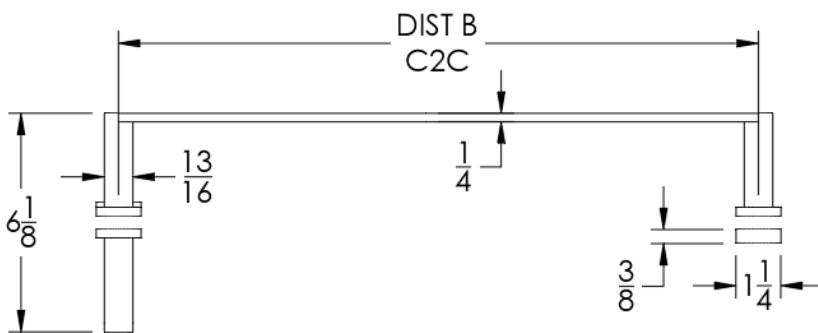

Overall Size		Center to Center		Small Rosette	Medium Rosette	Large Rosette
OA 'A'	OA 'B'	C2C 'A'	C2C 'B'			
7 1/4"	x 19 1/4"	6"	x 18"	CEL-OSD6X18-SR	CEL-OSD6X18-MR	CEL-OSD6X18-LR
7 1/4"	x 25 1/4"	6"	x 24"	CEL-OSD6X24-SR	CEL-OSD6X24-MR	CEL-OSD6X24-LR
9 1/4"	x 19 1/4"	8"	x 18"	CEL-OSD8X18-SR	CEL-OSD8X18-MR	CEL-OSD8X18-LR
9 1/4"	x 25 1/4"	8"	x 24"	CEL-OSD8X24-SR	CEL-OSD8X24-MR	CEL-OSD8X24-LR
13 1/4"	x 19 1/4"	12"	x 18"	CEL-OSD12X18-SR	CEL-OSD12X18-MR	CEL-OSD12X18-LR
13 1/4"	x 25 1/4"	12"	x 24"	CEL-OSD12X24-SR	CEL-OSD12X24-MR	CEL-OSD12X24-LR

FRONT

SIDE

TOP

 Small Rosette
(Dia 1 1/8")

 Medium Rosette
(Dia 1 1/4")

 Large Rosette
(Dia 1 1/2")

Installation Notes: Center to center hole drilling dimension are same as mentioned in column. Diameter of glass hole for installation is 1/2". Standard hardware supplied can accommodate glass thicknesses 1/4" to 1/2". Please contact us for custom hardware in case glass thickness exceeds 1/2".

NOTE: Dimensions in inches. Dimensions subject to change without notice.