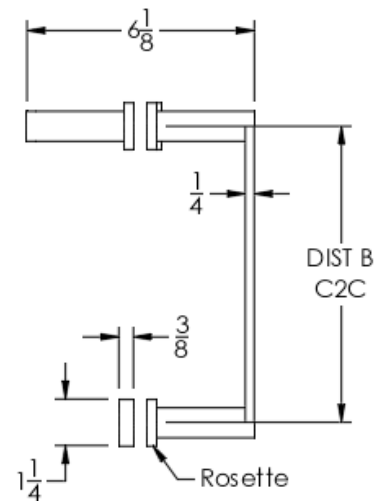

Small Rosette
(Dia 1 1/8")

Medium Rosette
(Dia 1 1/4")

Large Rosette
(Dia 1 1/2")

Offset Door Handle
Shown with a small
Rosette

COLLECTION CELLO

OFFSET DOOR HANDLE

Model	Product	Finishes Available
CEL-OSD-XX-XX	Offset Door Handle	Multiple finishes available. Over 23 finishes to choose from.

Overall Size		Center to Center		Small Rosette	Medium Rosette	Large Rosette
OA 'A'	OA 'B'	C2C 'A'	C2C 'B'			
7 1/4"	x 19 1/4"	6"	x 18"	CEL-OSD6X18-SR	CEL-OSD6X18-MR	CEL-OSD6X18-LR
7 1/4"	x 25 1/4"	6"	x 24"	CEL-OSD6X24-SR	CEL-OSD6X24-MR	CEL-OSD6X24-LR
9 1/4"	x 19 1/4"	8"	x 18"	CEL-OSD8X18-SR	CEL-OSD8X18-MR	CEL-OSD8X18-LR
9 1/4"	x 25 1/4"	8"	x 24"	CEL-OSD8X24-SR	CEL-OSD8X24-MR	CEL-OSD8X24-LR
13 1/4"	x 19 1/4"	12"	x 18"	CEL-OSD12X18-SR	CEL-OSD12X18-MR	CEL-OSD12X18-LR
13 1/4"	x 25 1/4"	12"	x 24"	CEL-OSD12X24-SR	CEL-OSD12X24-MR	CEL-OSD12X24-LR

FRONT

SIDE

TOP

 Small Rosette
(Dia 1 1/8")

 Medium Rosette
(Dia 1 1/4")

 Large Rosette
(Dia 1 1/2")

Installation Notes: Center to center hole drilling dimension are same as mentioned in column. Diameter of glass hole for installation is 1/2". Standard hardware supplied can accommodate glass thicknesses 1/4" to 1/2". Please contact us for custom hardware in case glass thickness exceeds 1/2".

NOTE: Dimensions in inches. Dimensions subject to change without notice.