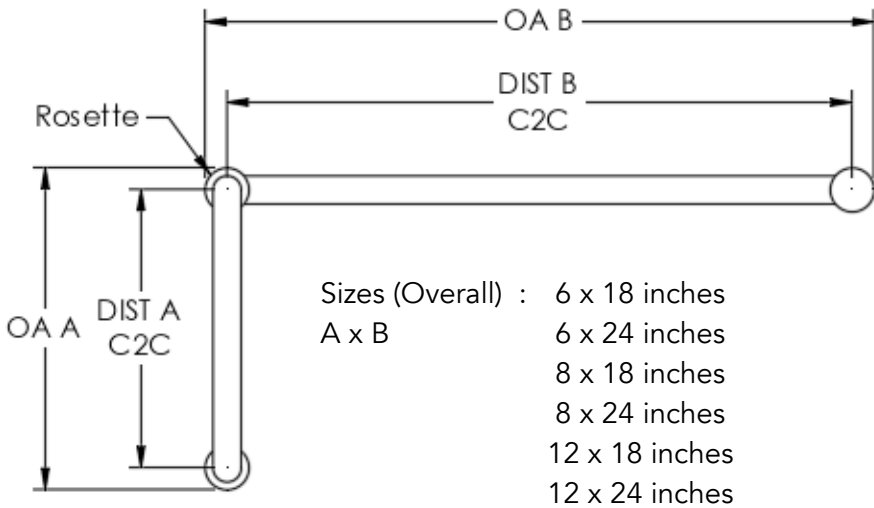

Small Rosette
(Dia 1 1/8")

Medium Rosette
(Dia 1 1/4")

Large Rosette
(Dia 1 1/2")

Offset Door Handle
Shown with a small
Rosette

COLLECTION CELLO

OFFSET DOOR HANDLE

Model	Product	Finishes Available
CEL-OSD-XX-XX	Offset Door Handle	Multiple finishes available. Over 23 finishes to choose from.

Overall Size		Center to Center		Small Rosette	Medium Rosette	Large Rosette
OA 'A'	OA 'B'	C2C 'A'	C2C 'B'			
7 1/4"	x 19 1/4"	6"	x 18"	CEL-OSD6X18-SR	CEL-OSD6X18-MR	CEL-OSD6X18-LR
7 1/4"	x 25 1/4"	6"	x 24"	CEL-OSD6X24-SR	CEL-OSD6X24-MR	CEL-OSD6X24-LR
9 1/4"	x 19 1/4"	8"	x 18"	CEL-OSD8X18-SR	CEL-OSD8X18-MR	CEL-OSD8X18-LR
9 1/4"	x 25 1/4"	8"	x 24"	CEL-OSD8X24-SR	CEL-OSD8X24-MR	CEL-OSD8X24-LR
13 1/4"	x 19 1/4"	12"	x 18"	CEL-OSD12X18-SR	CEL-OSD12X18-MR	CEL-OSD12X18-LR
13 1/4"	x 25 1/4"	12"	x 24"	CEL-OSD12X24-SR	CEL-OSD12X24-MR	CEL-OSD12X24-LR

FRONT

SIDE

TOP

 Small Rosette
(Dia 1 1/8")

 Medium Rosette
(Dia 1 1/4")

 Large Rosette
(Dia 1 1/2")

Installation Notes: Center to center hole drilling dimension are same as mentioned in column. Diameter of glass hole for installation is 1/2". Standard hardware supplied can accommodate glass thicknesses 1/4" to 1/2". Please contact us for custom hardware in case glass thickness exceeds 1/2".

NOTE: Dimensions in inches. Dimensions subject to change without notice.